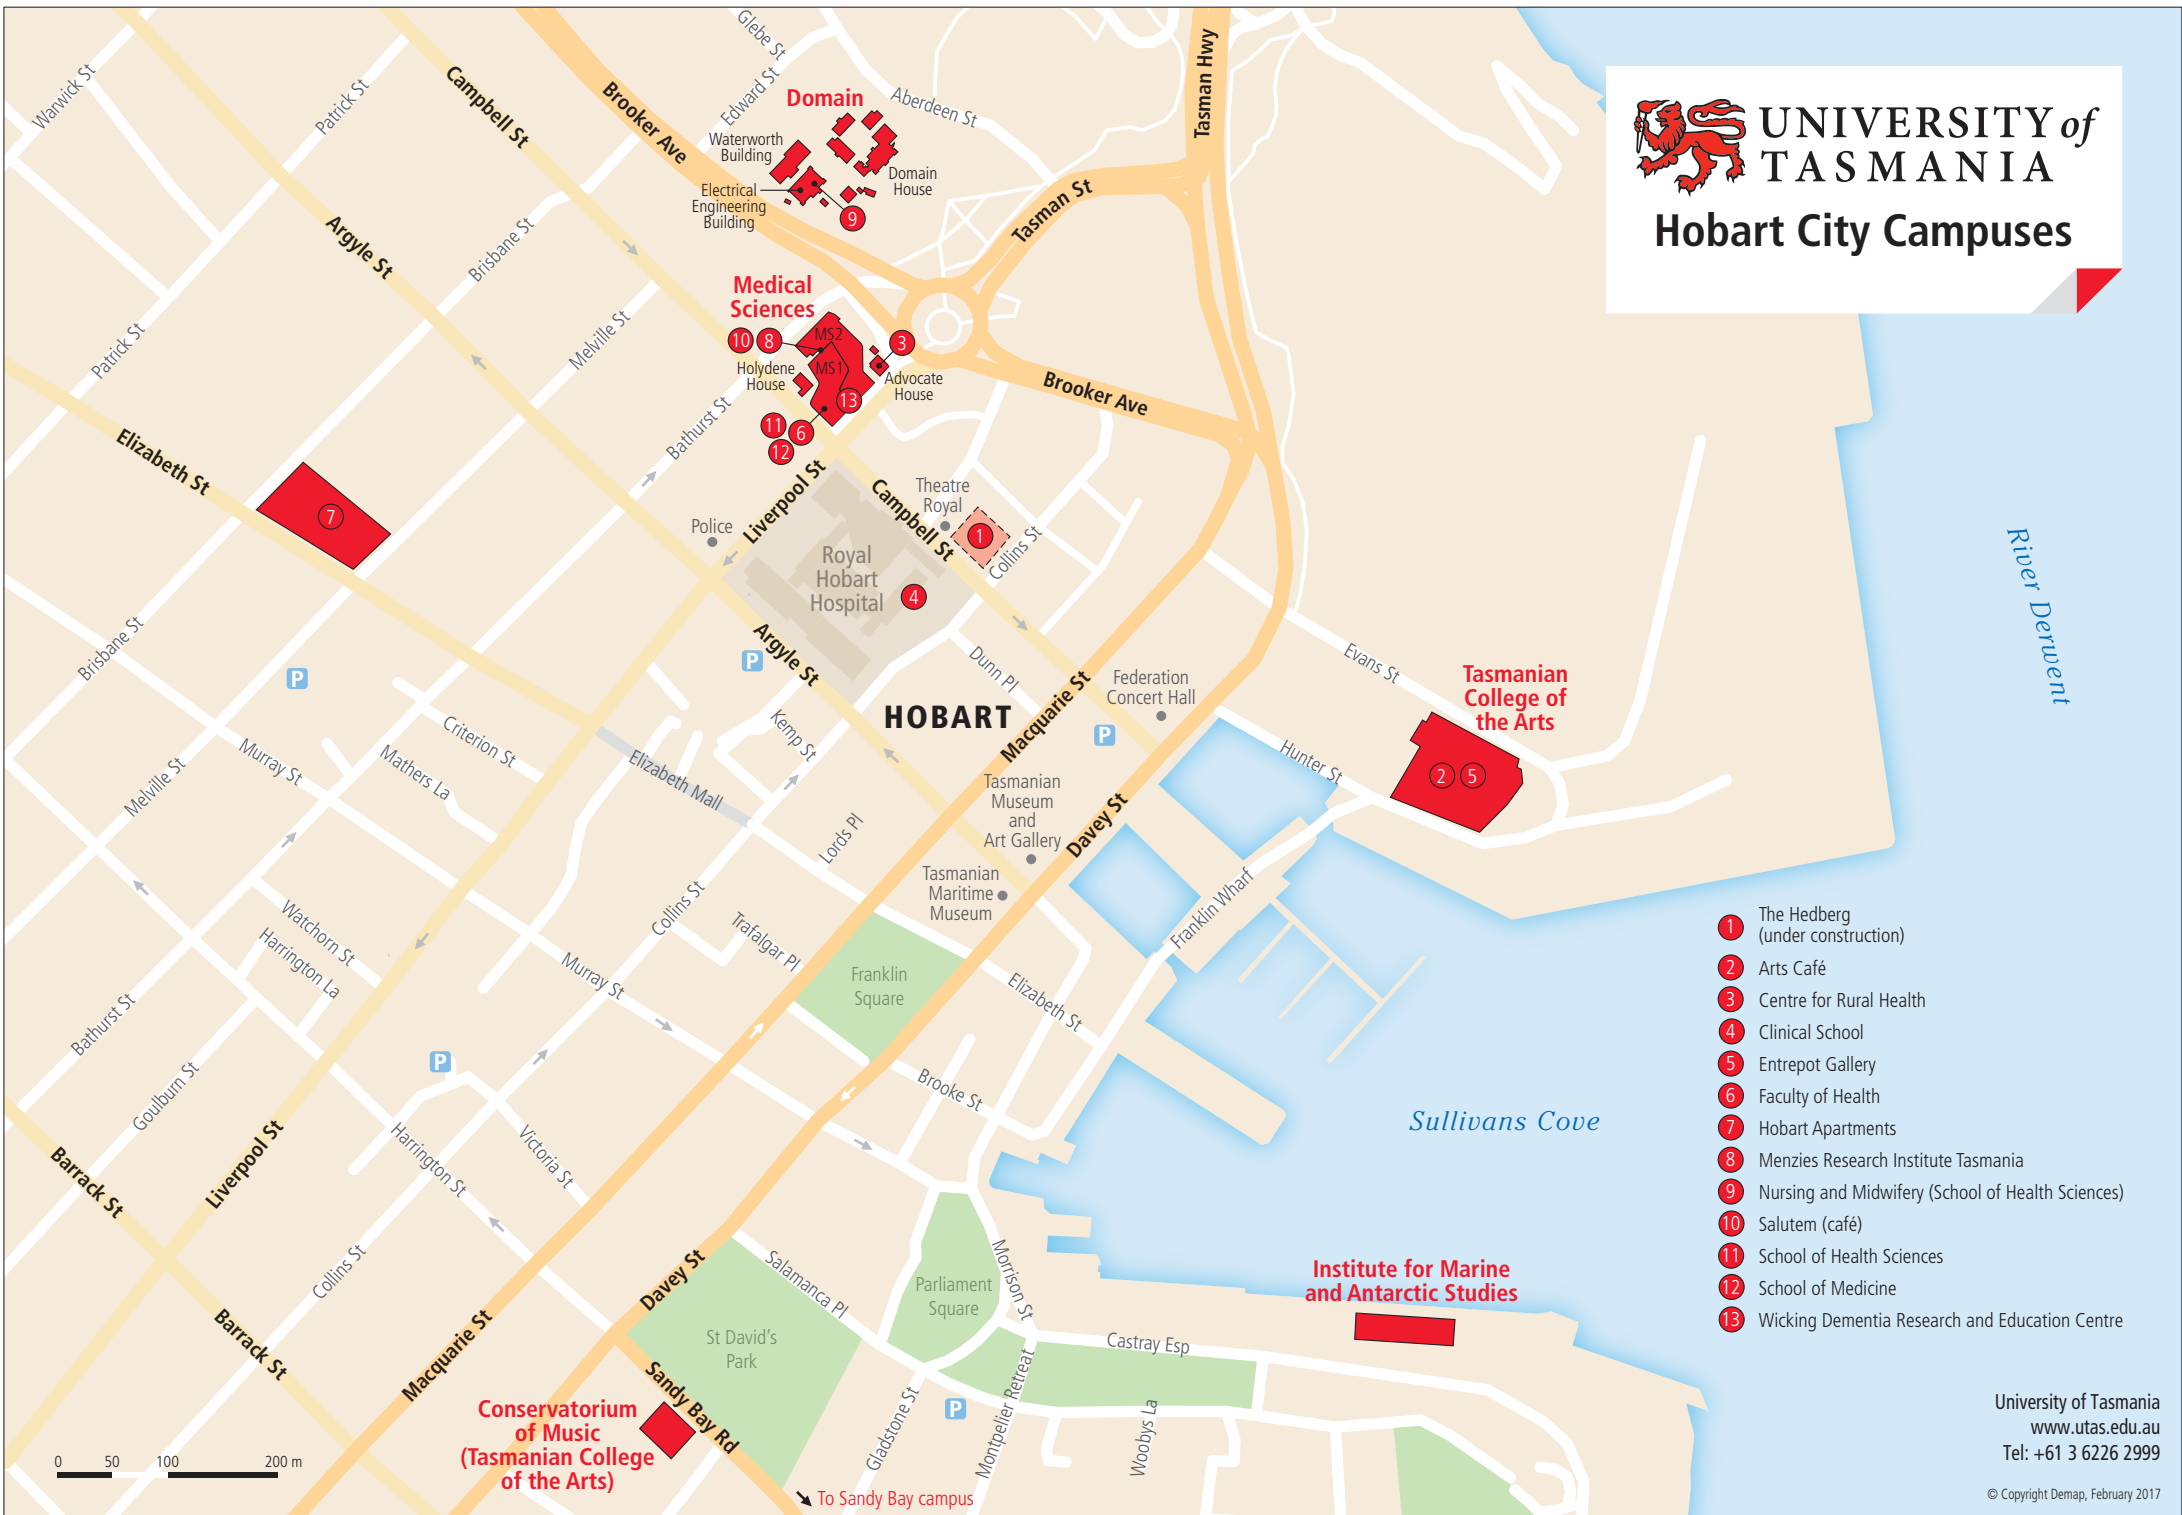

UNIVERSITY of TASMANIA

Hobart City Campuses

- ① The Hedberg (under construction)
- ② Arts Café
- ③ Centre for Rural Health
- ④ Clinical School
- ⑤ Entrepot Gallery
- ⑥ Faculty of Health
- ⑦ Hobart Apartments
- ⑧ Menzies Research Institute Tasmania
- ⑨ Nursing and Midwifery (School of Health Sciences)
- ⑩ Salutem (café)
- ⑪ School of Health Sciences
- ⑫ School of Medicine
- ⑬ Wicking Dementia Research and Education Centre